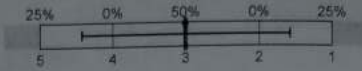

Survey Results

Legend

Question text

Left pole

Right pole

n=No. of responses
av.=Mean
md=Median
dev.=Std. Dev.
ab.=Abstention

1. 070-PSYCHOLOGY

Question text	Strongly Agree	Agree	Neutral	Disagree	Strongly Disagree	Statistics
1.1) The instructor presents course material clearly.	73.7%	21.1%	5.3%	0%	0%	n=19 av.=4.7 md=5 dev.=0.6
1.2) The course is organized and well-planned.	85%	5%	10%	0%	0%	n=20 av.=4.8 md=5 dev.=0.6
1.3) The instructor stresses conceptual understanding, not just the learning of facts.	75%	20%	5%	0%	0%	n=20 av.=4.7 md=5 dev.=0.6
1.4) The course is challenging and rigorous.	55%	45%	0%	0%	0%	n=20 av.=4.6 md=5 dev.=0.5
1.5) The instructor is aware when students do not understand the material.	88.9%	11.1%	0%	0%	0%	n=18 av.=4.9 md=5 dev.=0.3
1.6) The instructor is enthusiastic about the subject.	75%	25%	0%	0%	0%	n=20 av.=4.8 md=5 dev.=0.4
1.7) Participation is encouraged when appropriate and is controlled so that it aids learning.	90%	10%	0%	0%	0%	n=20 av.=4.9 md=5 dev.=0.3
1.8) The instructor is genuinely interested in individual students' learning.	95%	5%	0%	0%	0%	n=20 av.=5 md=5 dev.=0.2
1.9) The instructor relates the material to matters important and meaningful to students.	75%	20%	5%	0%	0%	n=20 av.=4.7 md=5 dev.=0.6
1.10) I have learned a great deal in this course.	80%	20%	0%	0%	0%	n=20 av.=4.8 md=5 dev.=0.4